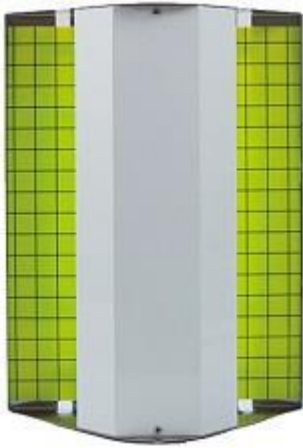

Commercial 30 White – Glue Board Fly Trap

Art No	WHWAUN00045
System	Glue board
Power	30 Watts
Size (mm)	475 (height) x 305 (width) x 150 (depth)
Coverage	80 m ²
Country of Origin	UK

Commercial 30 White Glue Board Fly Trap provides 360° degrees of light output (Attractive light with glue board), making it ideal for applications where high hygienic standard are required such as medical facilities and food preparation areas. The Glue Board Insect Killer Commercial is extremely easy to service (service-friendly), with simple replacement of the glue boards and UV tubes. It can be mounted in seven different positions, making it one of the most versatile glue board fly killers available.

Why Commercial 30 White Glue Board Fly Trap ?

- › Choice of seven mounting options for maximum versatility.
- › Simple glue board and tube replacement.
- › Provides 360° light output and ease of access for flying insects.
- › Open design.
- › High efficacy UV tubes.
- › Metal design.
- › The fly trap has been Independently tested and certified to RoHS and relevant European standards.
- › 1 PC of glue board with screws for wall & ceiling mounting are provided along with each unit.