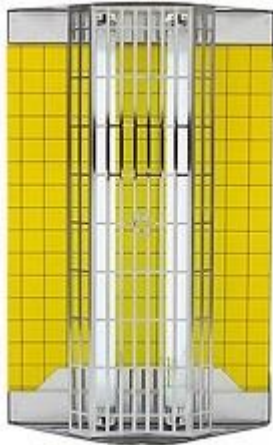

# Professional 30 Stainless Steel – Glue Board Fly Trap

Art No	WHWAUN00030
System	Glue board
Power	30 Watts
Size (mm)	475 (height) x 305 (width) x 150 (depth)
Coverage	80 m <sup>2</sup>
Country of Origin	UK

The Professional 30 Stainless Steel Glue Board Fly Trap provides 360° degrees of light output (Attractive light with glue board), making it ideal for applications where high hygienic standard are required such as medical facilities and food preparation areas. The Glue Board Insect Killer Professional is extremely easy to service (service-friendly), with simple replacement of the glue boards and UV tubes. It can be mounted in seven different positions, making it one of the most versatile glue board fly killers available.

#### Why Professional 30 Stainless Steel Glue Board Fly Trap ?

- › Choice of seven mounting options for maximum versatility.
- › Simple glue board and tube replacement.
- › Provides 360° light output and ease of access for flying insects.
- › Open design.
- › High efficacy UV tubes.
- › Stainless Steel design.
- › The fly trap has been Independently tested and certified to RoHS and relevant European standards.
- › 1 PC of glue board with screws for wall & ceiling mounting are provided along with each unit.